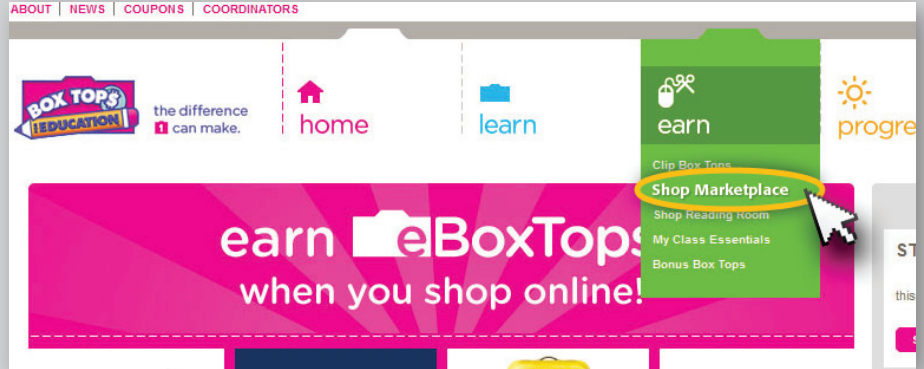

Shop online and earn eBoxTops for our school!

1. Sign up to support our school at www.btfe.com
2. Start EVERY online shopping trip at the Box Tops Marketplace

3. Watch our earnings **GROW!!!**

Find retailers who will donate eBox Tops to our school with every qualifying \$10 purchase at www.btfe.com/marketplace